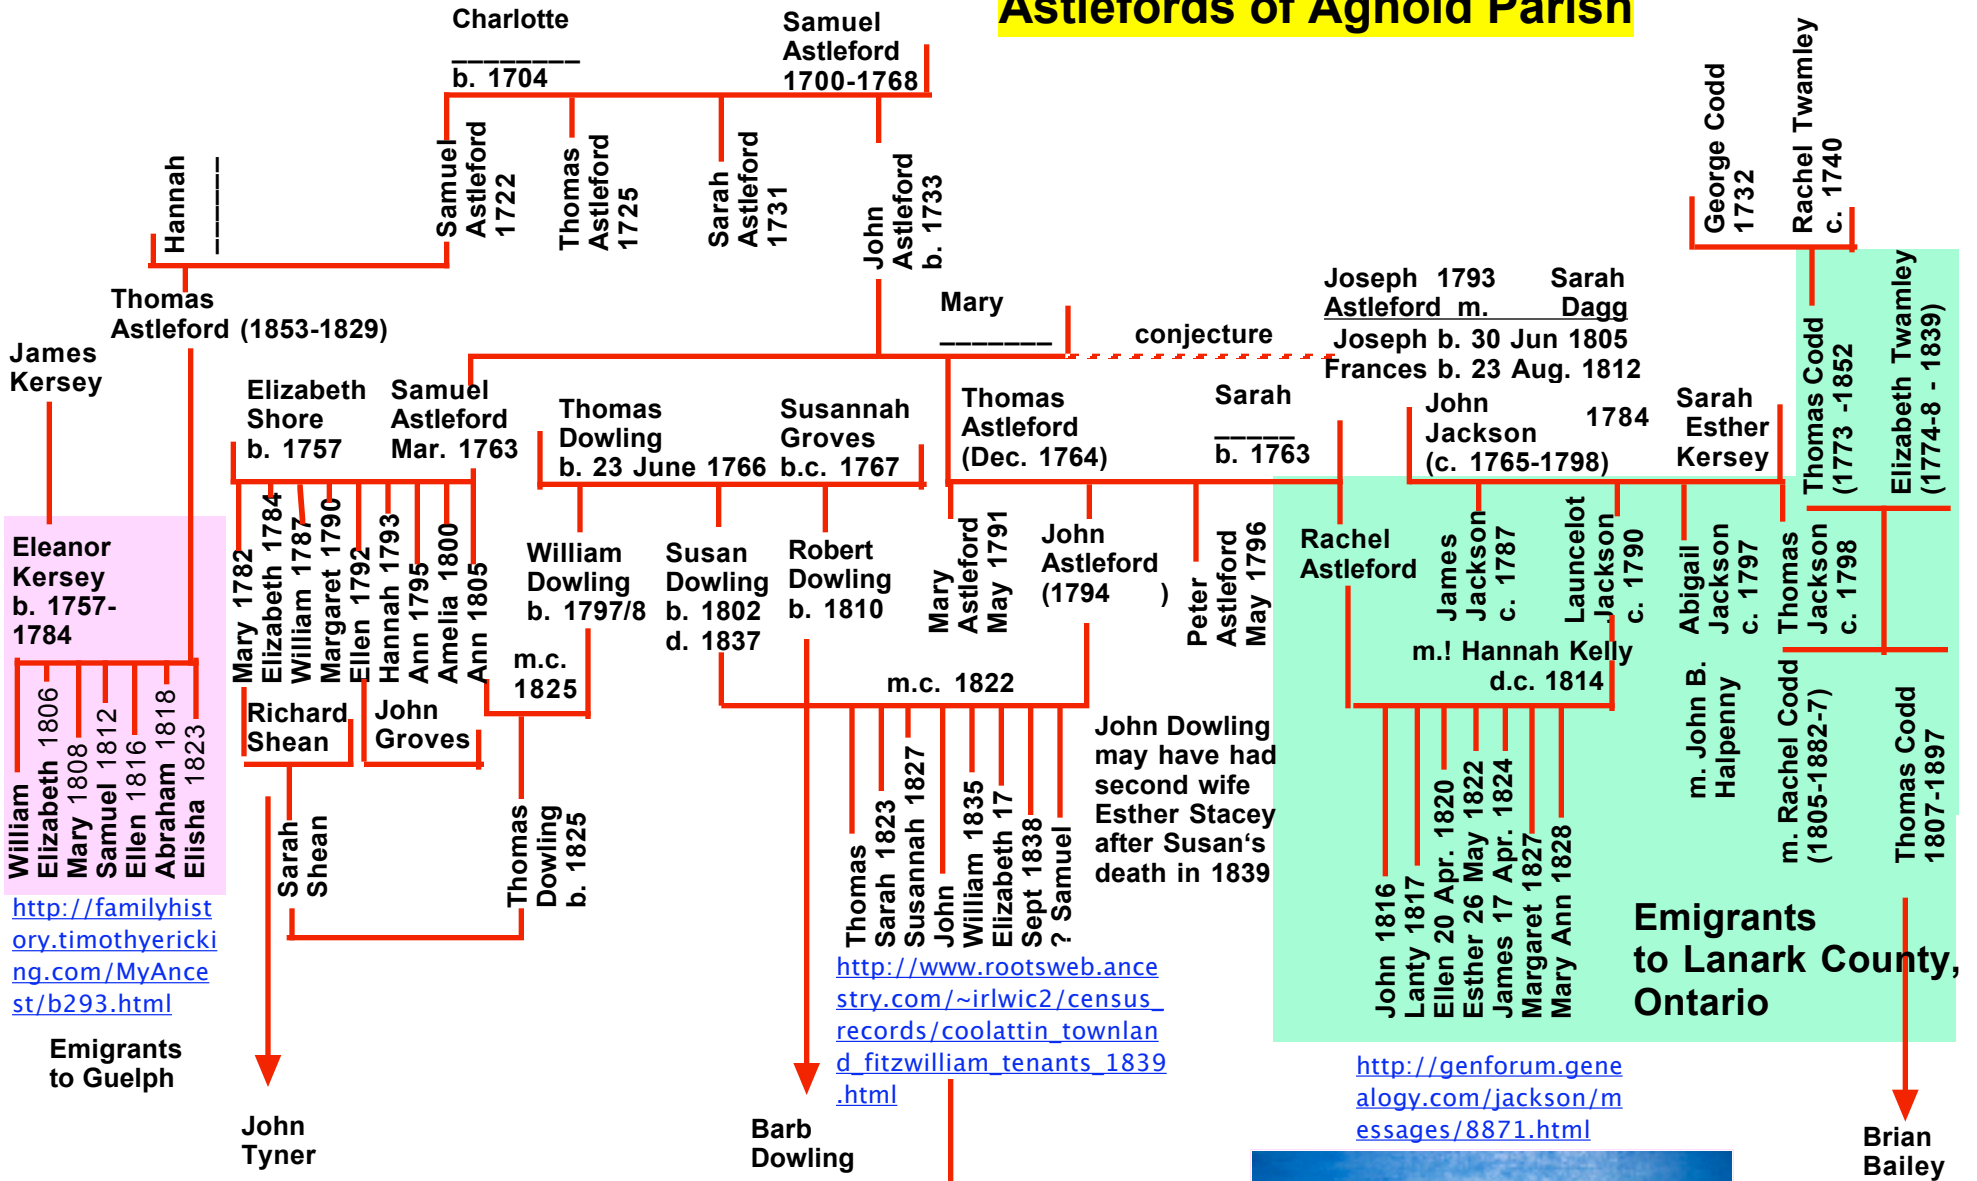

# Astlefords of Aghold Parish

Eleanor Kersey b. 1757-1784  
 William 1806  
 Elizabeth 1806  
 Mary 1808  
 Samuel 1812  
 Ellen 1816  
 Abraham 1818  
 Elisha 1823

<http://familyhistory.timothyericki.org/MyAncestry/b293.html>

Emigrants to Guelph

John Tyner

Hannah Astleford b. 1793  
 m. George Codd of Lower Munny

Margaret Astleford b. 1787  
 m. William Leybourne whose daughter Jane m. John Codd, brother of Joseph Codd(Code) and William Codd(Code) who emigrated to Noth Elmsley c, 1850  
<http://www.yclc.ca/indexzo.html>

Glen Gaetjens

St, Michael's Church of Ireland Aghold Parish at Coolkenno Wicklow

Emigrants to Lanark County, Ontario

John 1816  
 Lanty 1817  
 Ellen 20 Apr. 1820  
 Esther 26 May 1822  
 James 17 Apr. 1824  
 Margaret 1827  
 Mary Ann 1828